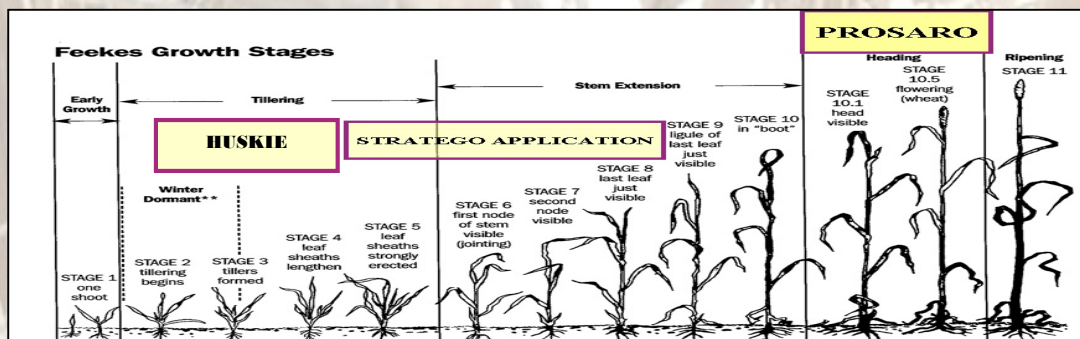

Winter Wheat Care

AgVentures Full Circle Crop Care Plan

Taking Yield To The Next Yield Bump!

Seed Care: LW1065 @ 120#/ac

Seed Treatment: Incentive and Ascend

Fall Fertility: 24-6-12-7 @ 325#/ac

With 3 pass application plan to optimize your wheat yield.

1st Pass

Application Products:

Huskie 11 oz/ac + surfactants +5 gallons 28%

- Premier weed control of winter and summer annual and broadleaf weeds.

2nd Pass

Application Products:

StrategoYLD 4 oz/ac

Timing: At Flag Leaf

- Early fungicide application to help boost plants natural defense against yield robbing diseases like: rusts, leaf blights, and powdery mildew.

3rd Pass

Application Product:

Prosaro 6.5 oz/ac

Timing: At 25% Flowering

- Late Season fungicide application to keep plants healthy and prevent head diseases like scab, and new plant infections from occurring like rusts, leaf blights, and leaf spots.

Enviro-Pros field scouting program will monitor crop for optimum application timing.